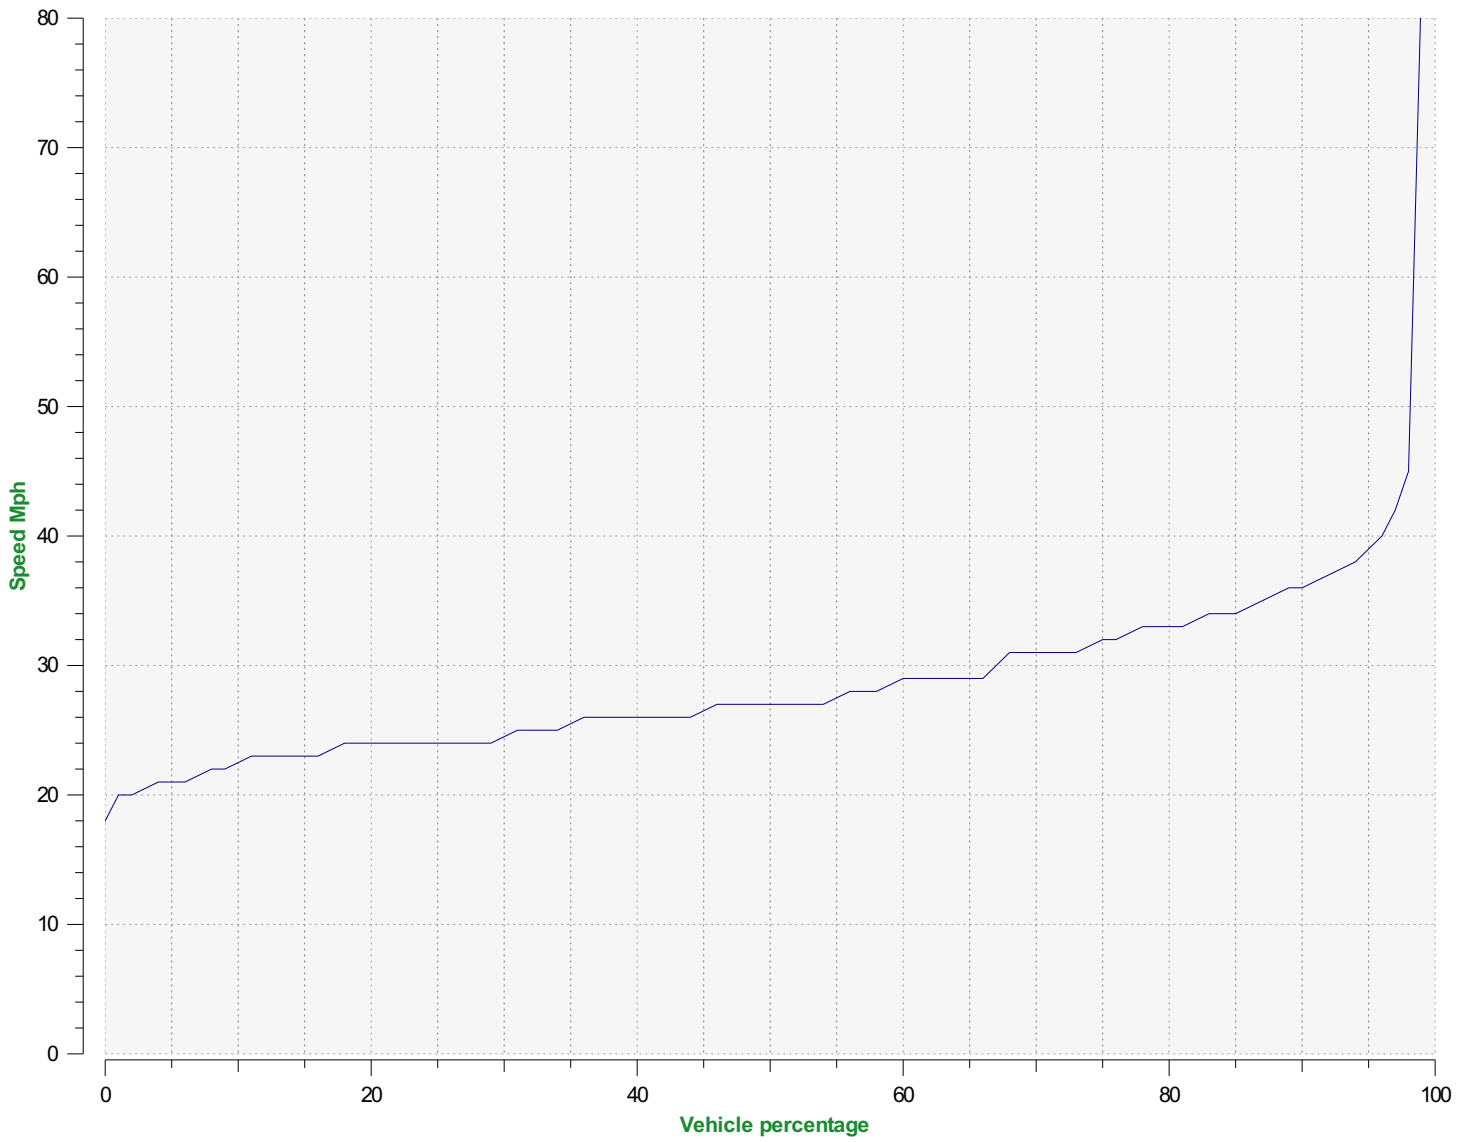

Missing data due to battery power supply

Outgoing vehicles

Start date: Wednesday, May 15, 2019 12:00 AM
End date: Wednesday, June 12, 2019 8:00 AM

Location: Rectory Road

Comments: Incoming from Station Road
Outgoing from Earith.

Missing data due to battery power supply

Speed percentiles (incoming)

V30: 24.00Mph **V50:** 26.00Mph **V85:** 31.00Mph

Start date: Wednesday, May 15, 2019 12:00 AM
End date: Wednesday, June 12, 2019 8:00 AM

Location: Rectory Road

Comments: Incoming from Station Road
Outgoing from Earith.

Missing data due to battery power supply

Speed percentile(outgoing)

V30: 24.00Mph **V50:** 27.00Mph **V85:** 34.00Mph

Start date: Wednesday, May 15, 2019 12:00 AM
End date: Wednesday, June 12, 2019 8:00 AM