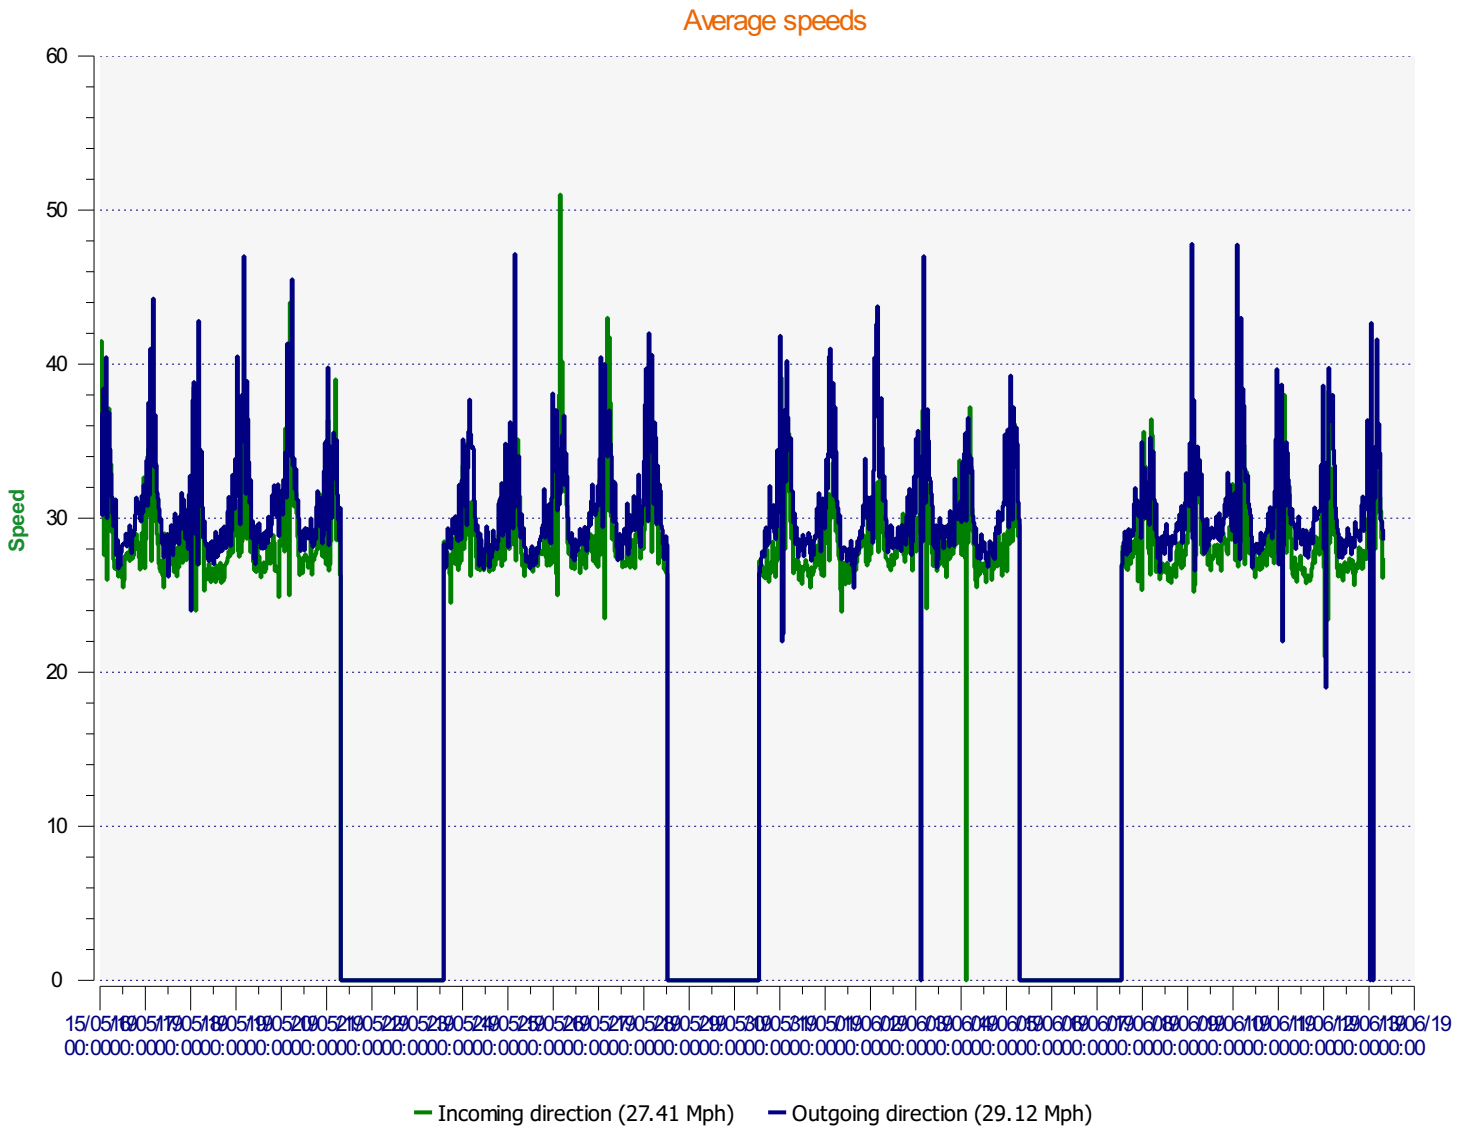

Start date: Wednesday, May 15, 2019 12:00 AM
End date: Wednesday, June 12, 2019 8:00 AM

Location: Rectory Road

Comments: Incoming from Station Road
Outgoing from Earith.

Missing data due to battery power supply