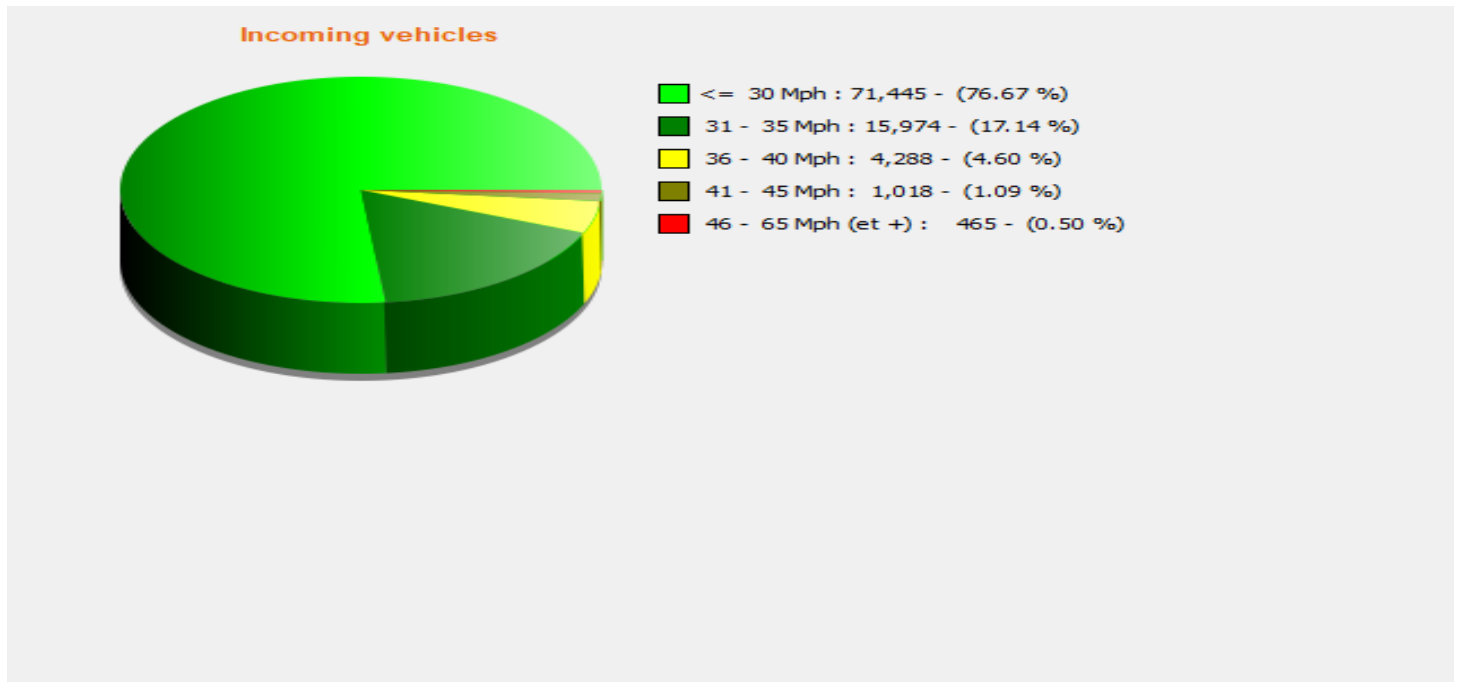

Start date: Wednesday, May 15, 2019 12:00 AM
End date: Wednesday, June 12, 2019 8:00 AM

Location: Rectory Road

Comments: Incoming from Station Road
Outgoing from Earith.

Missing data due to battery power supply