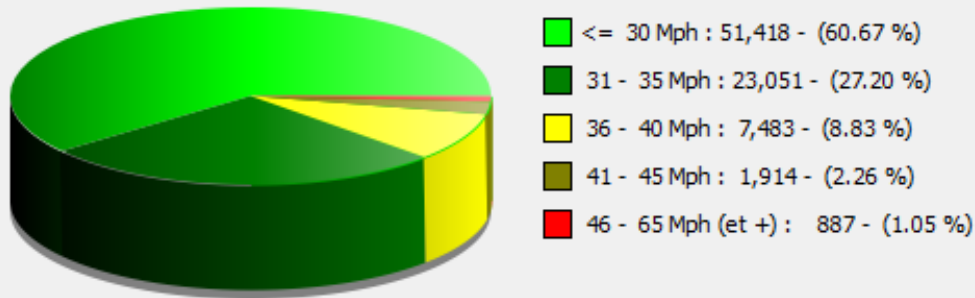

Outgoing vehicles

Start date: Wednesday, May 15, 2019 12:00 AM
End date: Wednesday, June 12, 2019 8:00 AM

Location: Rectory Road

Comments: Incoming from Station Road
Outgoing from Earith.

Missing data due to battery power supply