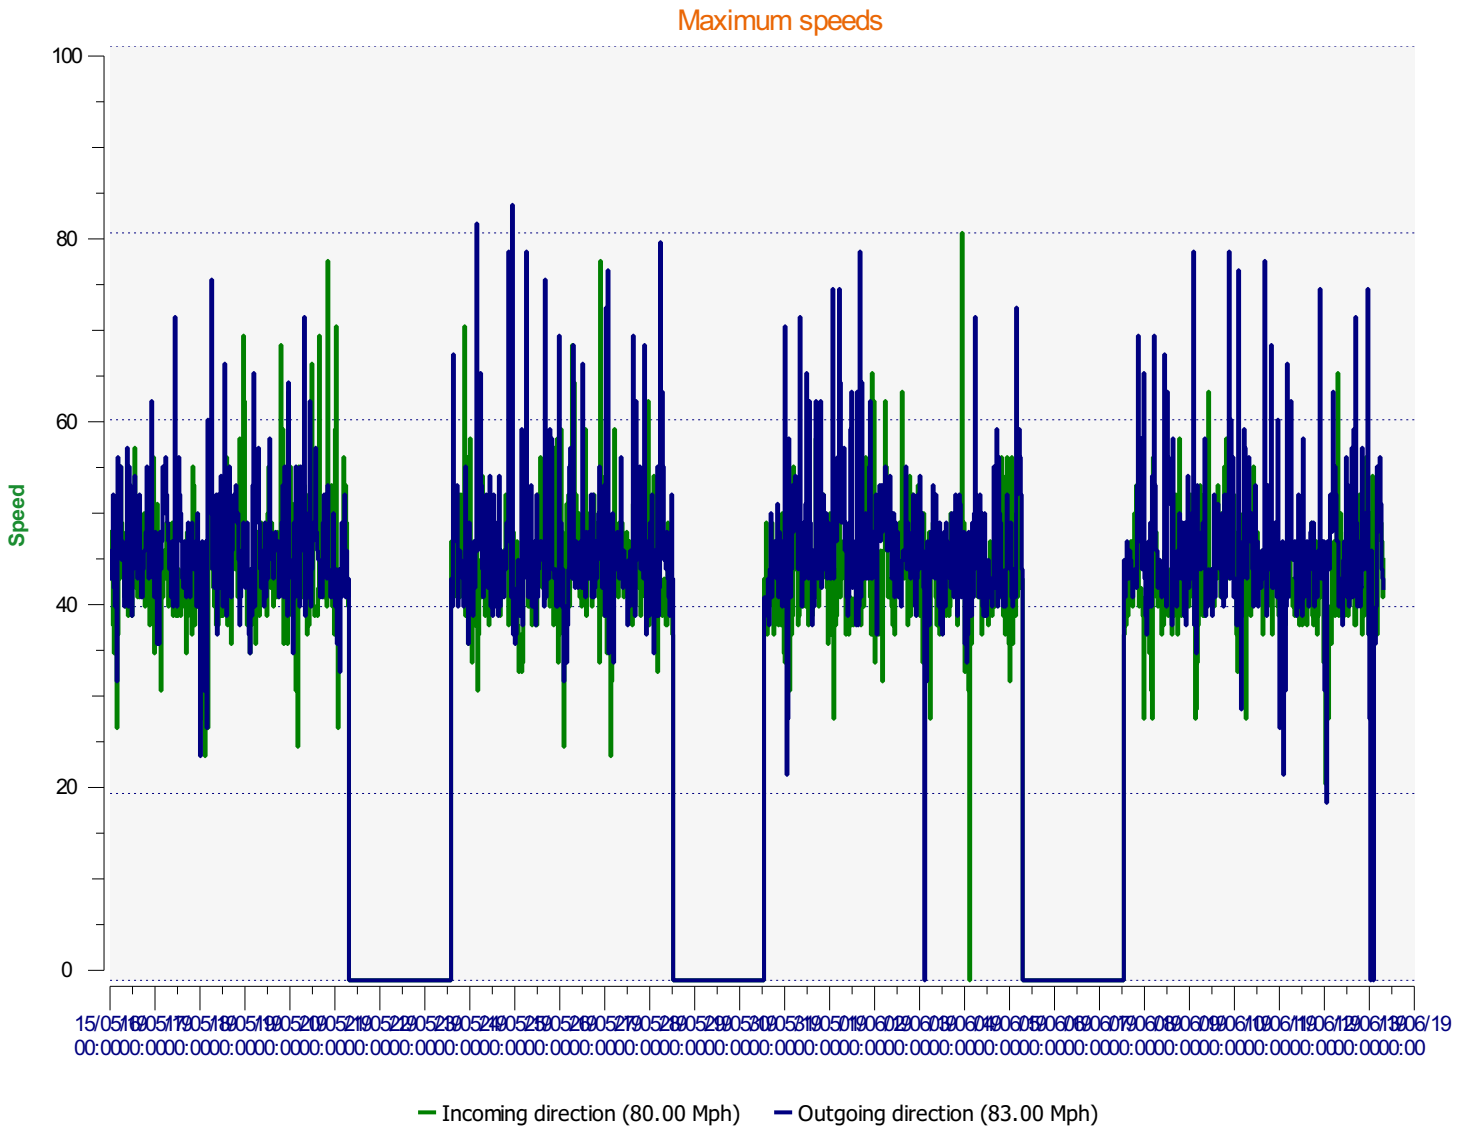

Missing data due to battery power supply

Start date: Wednesday, May 15, 2019 12:00 AM
End date: Wednesday, June 12, 2019 8:00 AM

Location: Rectory Road

Comments: Incoming from Station Road
Outgoing from Earith.

Missing data due to battery power supply

Outgoing vehicles

Start date: Wednesday, May 15, 2019 12:00 AM
End date: Wednesday, June 12, 2019 8:00 AM

Location: Rectory Road

Comments: Incoming from Station Road
Outgoing from Earith.

Location: Rectory Road

Comments: Incoming from Station Road
Outgoing from Earith.

Missing data due to battery power supply

Speed percentile(outgoing)

V30: 24.00Mph **V50:** 27.00Mph **V85:** 34.00Mph

Start date: Wednesday, May 15, 2019 12:00 AM
End date: Wednesday, June 12, 2019 8:00 AM